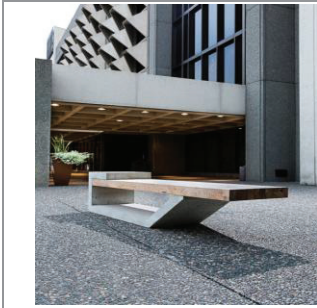

One40Two Bench